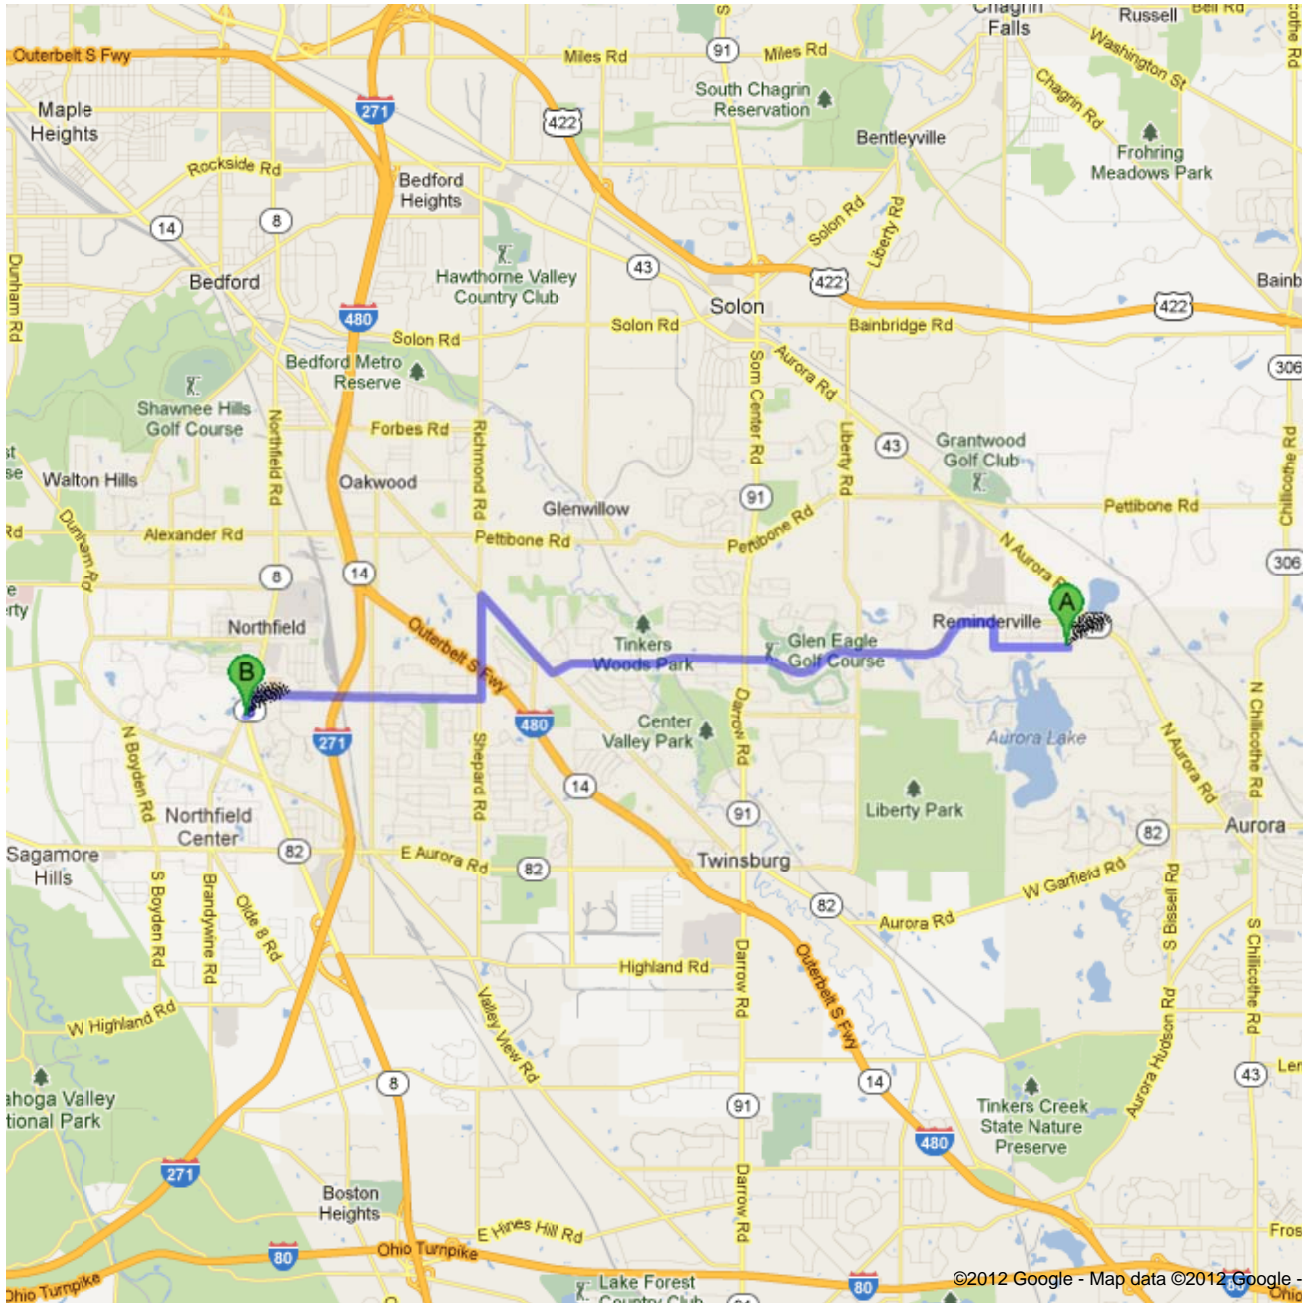

**Directions to 10036 Olde 8 Rd, Northfield, OH 44067**  
9.8 mi – about 23 mins  
Lawrence School

**A** 1037 East Blvd, Aurora, OH 44202

- |   |   |                           |
|---|---|---------------------------|
|   | 1. Head <b>west</b> on <b>East Blvd</b> toward <b>Michigan St</b><br>About 2 mins   | go 0.9 mi<br>total 0.9 mi |
|  | 2. Turn left onto <b>Glenwood Blvd</b><br>About 3 mins                              | go 1.4 mi<br>total 2.3 mi |
|  | 3. At the traffic circle, continue straight onto <b>Glenwood Dr</b><br>About 7 mins | go 3.1 mi<br>total 5.4 mi |
|  | 4. Turn right onto <b>Ravenna Rd</b><br>About 2 mins                                | go 1.0 mi<br>total 6.4 mi |
|  | 5. Sharp left onto <b>Shepard Rd</b><br>About 2 mins                                | go 1.0 mi<br>total 7.4 mi |
|  | 6. Turn right onto <b>Ledge Rd</b><br>About 4 mins                                  | go 2.2 mi<br>total 9.6 mi |
|  | 7. Turn left onto <b>OH-8 S/Northfield Rd</b><br>About 1 min                        | go 0.2 mi<br>total 9.8 mi |
|  | 8. Take the 1st right onto <b>Olde 8 Rd</b><br>Destination will be on the right     | go 394 ft<br>total 9.8 mi |

**B** 10036 Olde 8 Rd, Northfield, OH 44067

These directions are for planning purposes only. You may find that construction projects, traffic, weather, or other events may cause conditions to differ from the map results, and you should plan your route accordingly. You must obey all signs or notices regarding your route.

Map data ©2012 Google

Directions weren't right? Please find your route on [maps.google.com](https://maps.google.com) and click "Report a problem" at the bottom left.