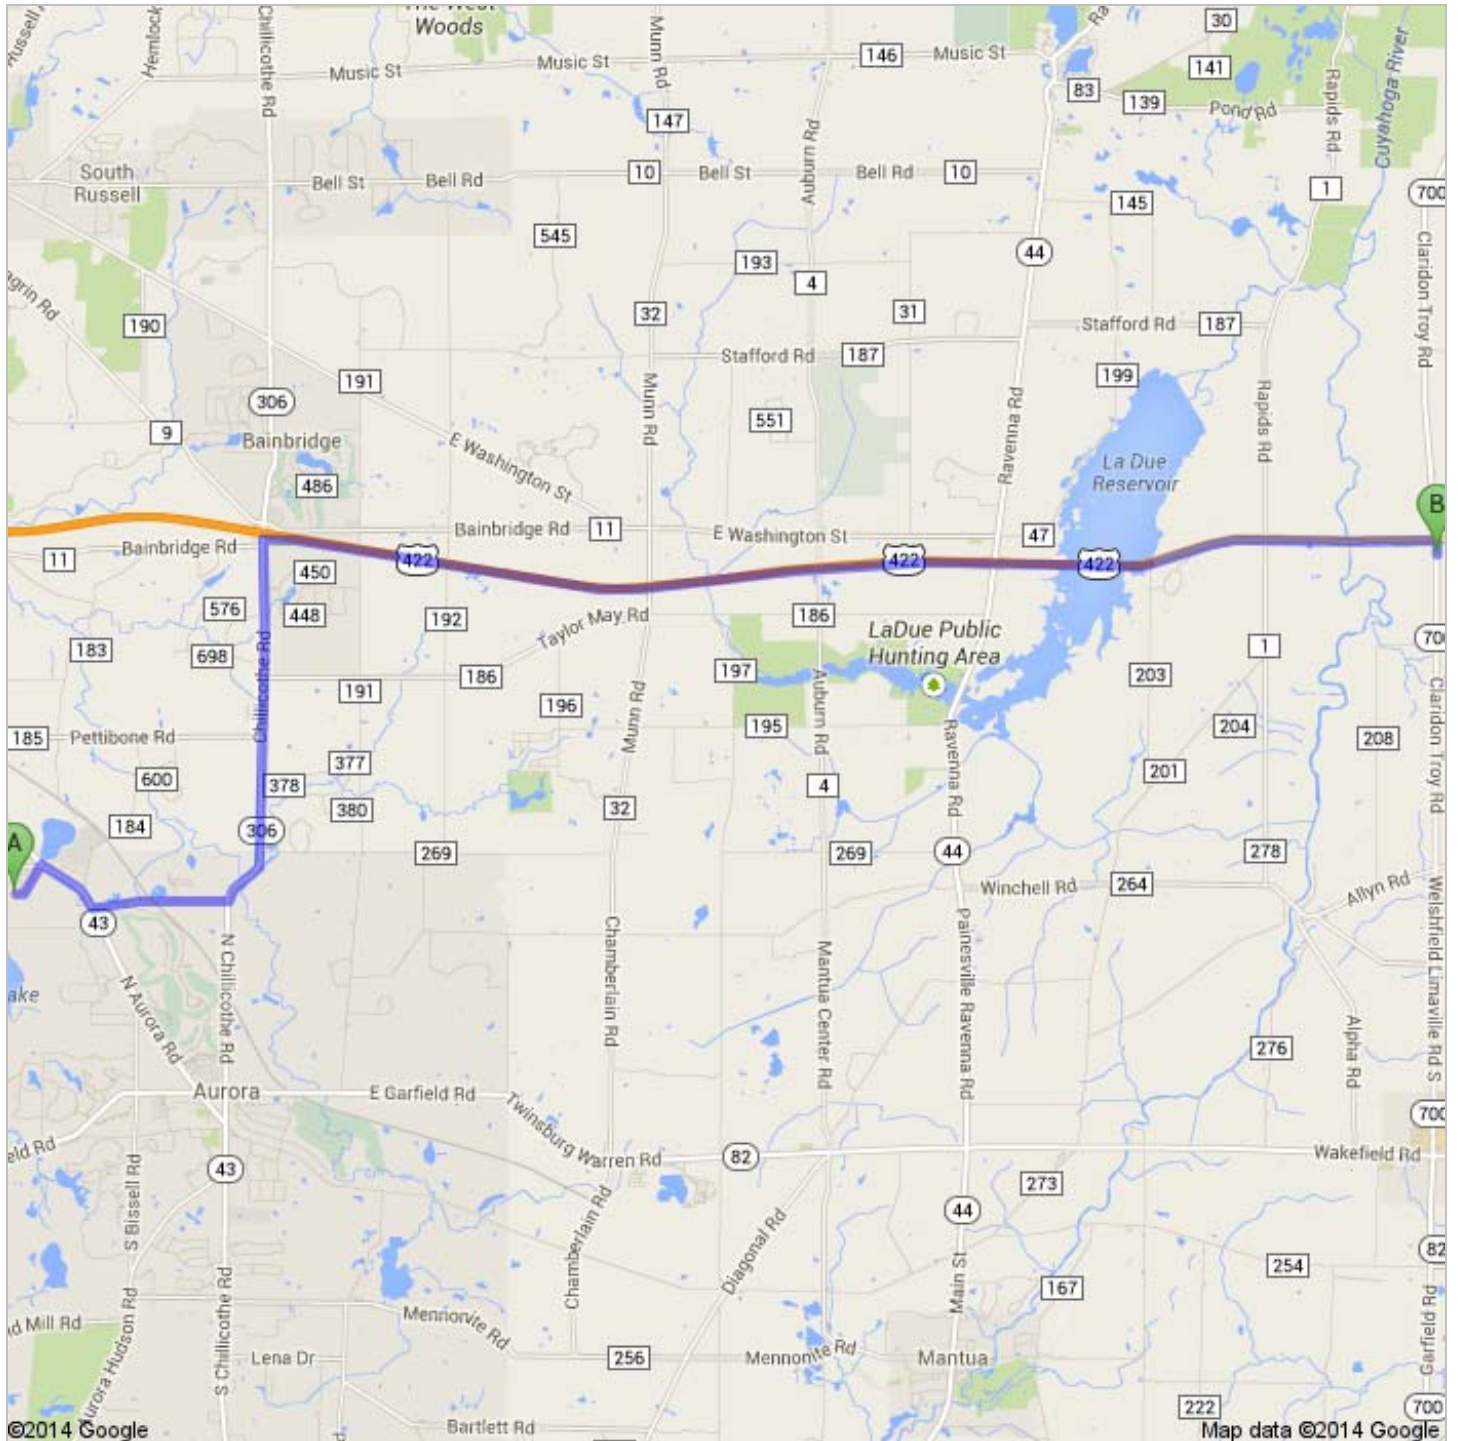

Directions to 17791 Claridon Troy Rd, Hiram, OH 44234

15.8 mi – about 21 mins

Agape Christian

17791 Claridon Troy Rd, Hiram, OH 44234

Russ Gifford 1.440.834.1705

 1037 East Blvd, Aurora, OH 44202

1. Head **east** on **East Blvd** toward **Ohio St** go 0.4 mi
total 0.4 mi
About 1 min

 2. Turn right onto **N Aurora Rd** go 0.6 mi
total 1.0 mi
About 1 min

 3. Turn left onto **Treat Rd** go 1.2 mi
total 2.2 mi
About 3 mins

 4. Turn left onto **OH-306 N/N Chillicothe Rd** go 3.3 mi
total 5.4 mi
About 5 mins

 5. Turn right to merge onto **US-422 E** toward **Warren** go 10.3 mi
total 15.7 mi
About 12 mins

 6. Turn right onto **OH-700 S** go 0.1 mi
total 15.8 mi
Destination will be on the left

 17791 Claridon Troy Rd, Hiram, OH 44234

These directions are for planning purposes only. You may find that construction projects, traffic, weather, or other events may cause conditions to differ from the map results, and you should plan your route accordingly. You must obey all signs or notices regarding your route.