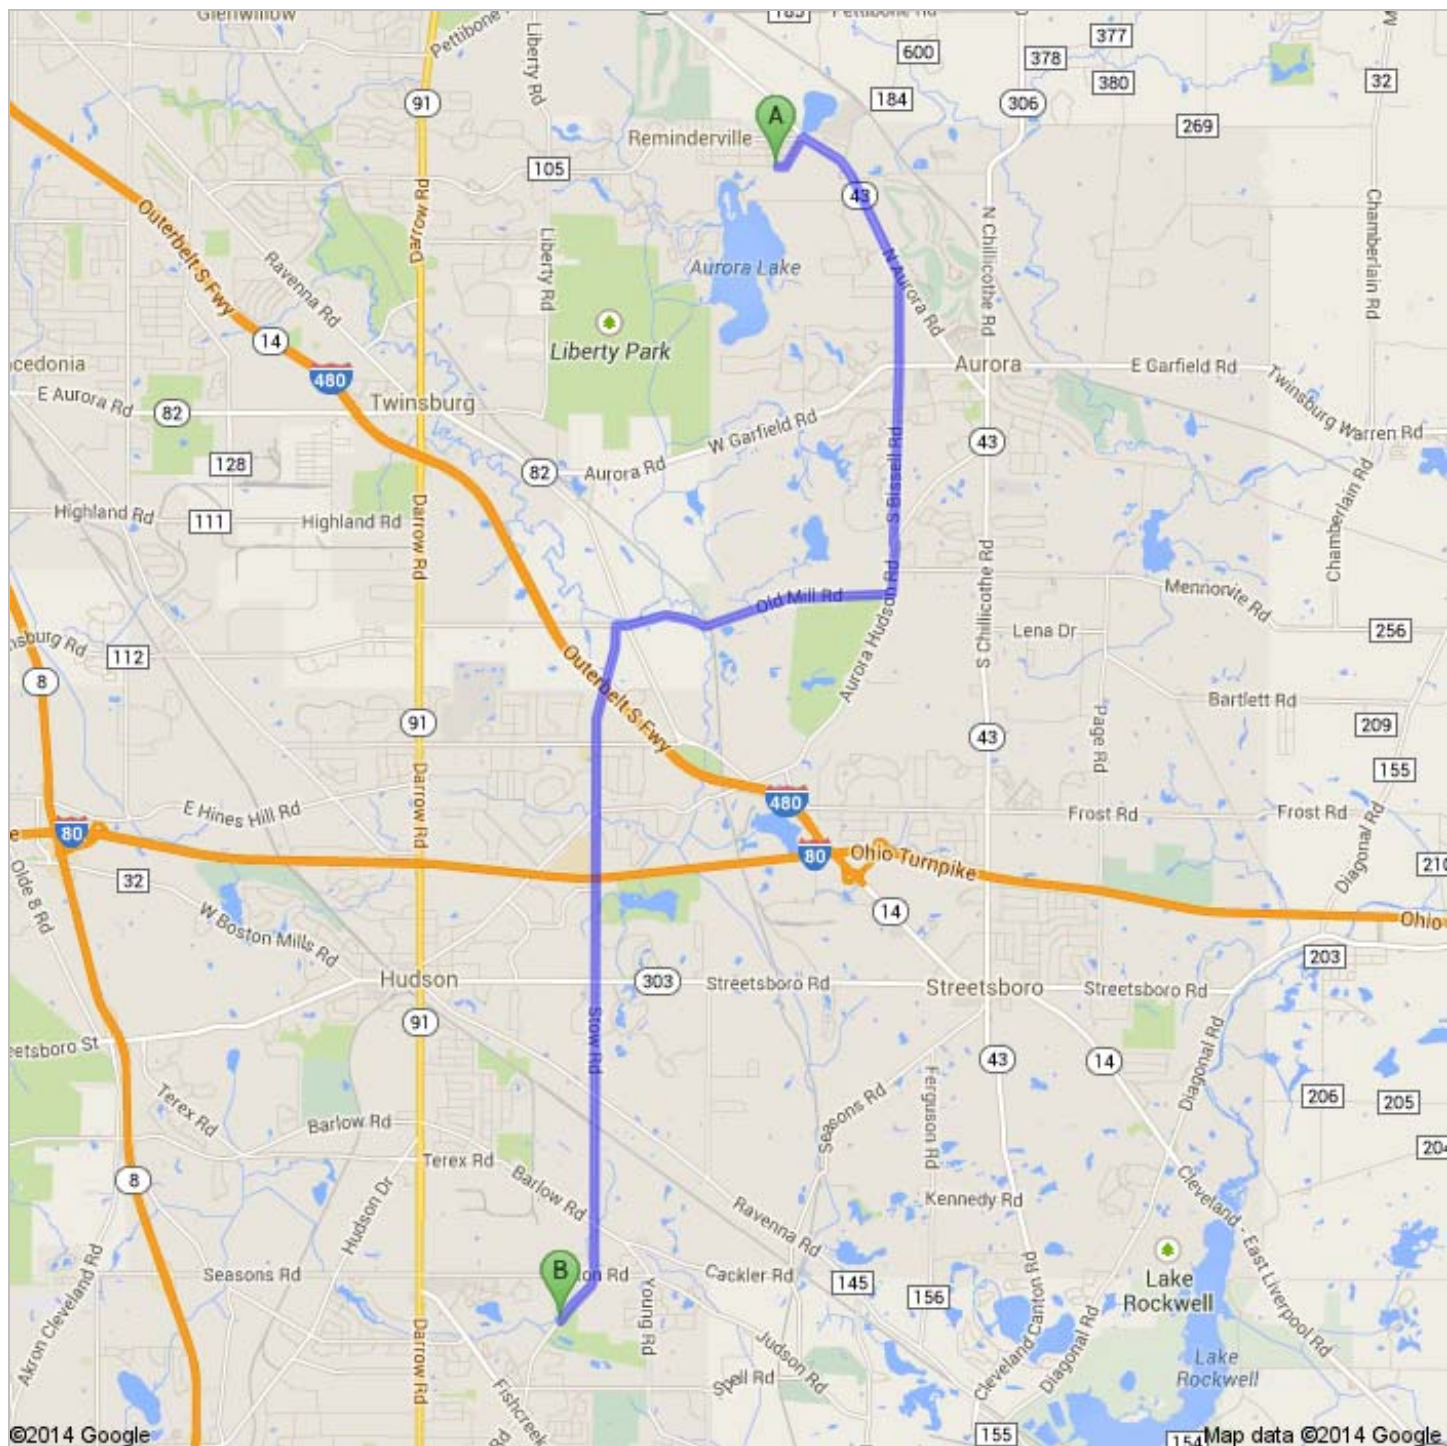

Directions to Stow Silver Springs Park

5027 Stow Rd, Stow, OH 44224

13.3 mi – about 23 mins

Stow Silver Springs Park

5027 Stow Rd, Stow, OH 44224-1529

(330) 689-5100

 1037 East Blvd, Aurora, OH 44202

-
- | | | |
|--|---|----------------------------|
| | 1. Head east on East Blvd toward Ohio St
About 1 min | go 0.4 mi
total 0.4 mi |
|  | 2. Turn right onto N Aurora Rd
About 2 mins | go 1.5 mi
total 1.9 mi |
|  | 3. Slight right onto N Bissell Rd
About 5 mins | go 2.4 mi
total 4.2 mi |
|  | 4. Turn right onto Aurora Hudson Rd
About 46 secs | go 0.4 mi
total 4.7 mi |
|  | 5. Take the 2nd right onto Old Mill Rd
About 4 mins | go 2.5 mi
total 7.1 mi |
|  | 6. Turn left onto Summit 106/Stow Rd
Destination will be on the left
About 11 mins | go 6.2 mi
total 13.3 mi |

 **Stow Silver Springs Park**
5027 Stow Rd, Stow, OH 44224

These directions are for planning purposes only. You may find that construction projects, traffic, weather, or other events may cause conditions to differ from the map results, and you should plan your route accordingly. You must obey all signs or notices regarding your route.

Map data ©2014 Google

Directions weren't right? Please find your route on www.google.com and click "Report a problem" at the bottom left.