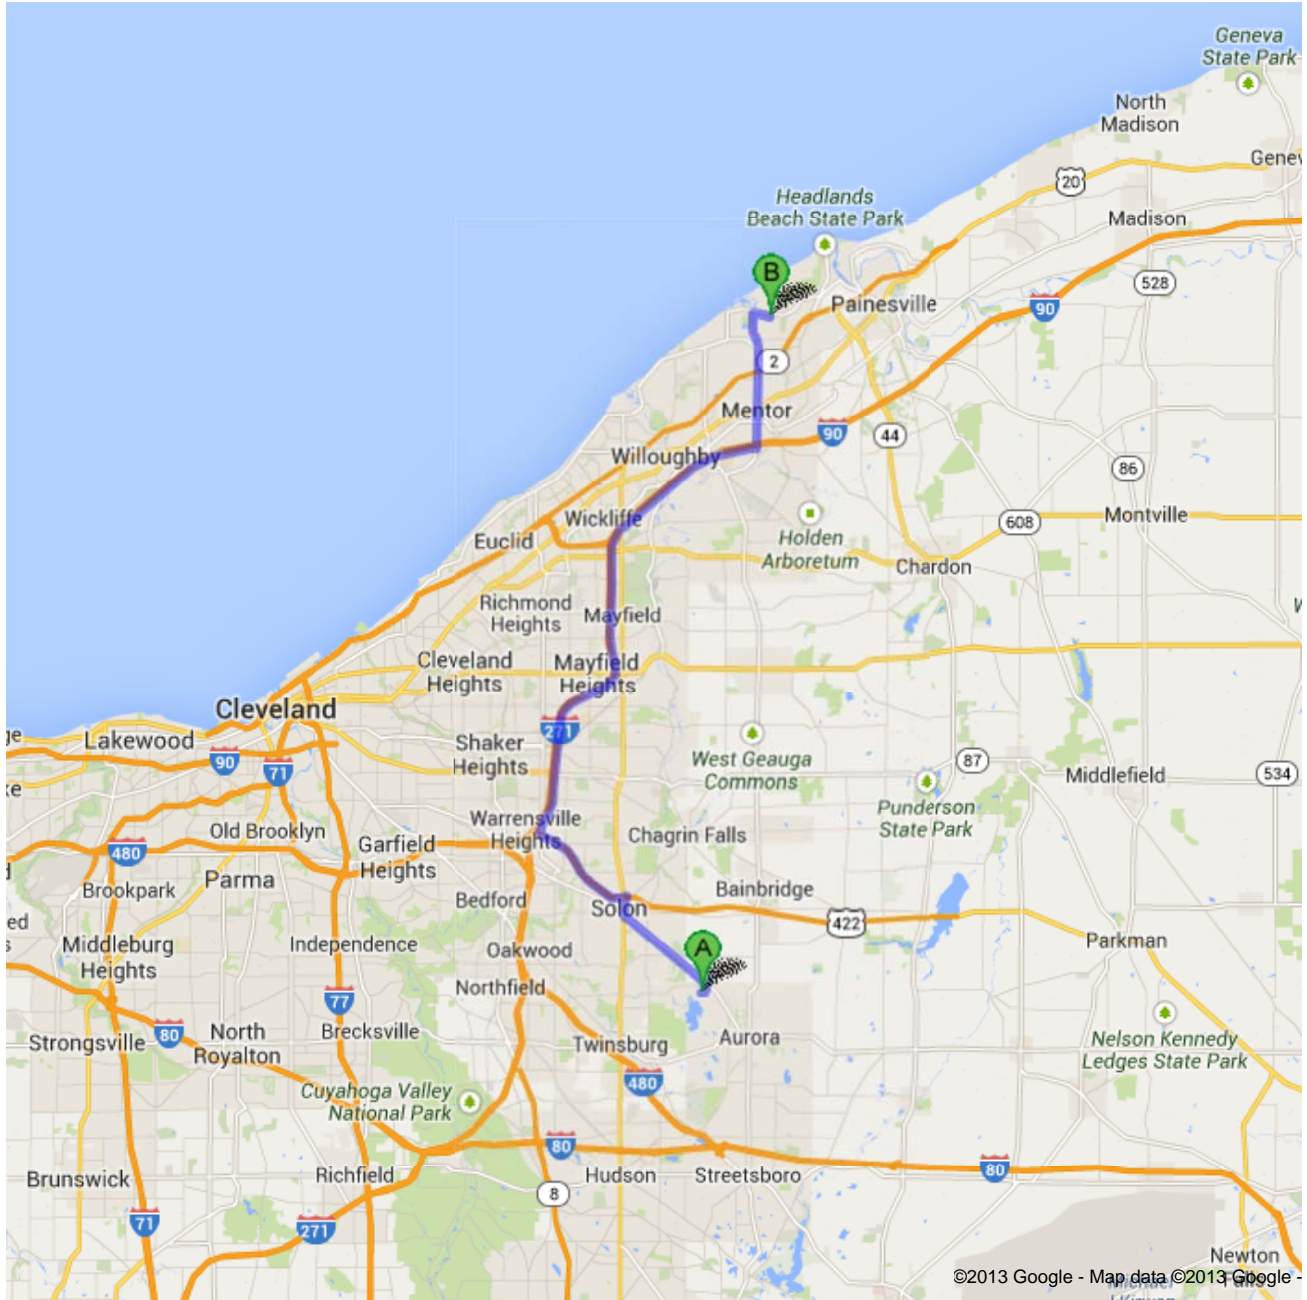

Directions to Mentor Christian School
8600 Lake Shore Blvd, Mentor, OH 44060
35.0 mi – about 50 mins
440.257.3172

A 1037 East Blvd, Aurora, OH 44202

- | | | |
|---|---|-----------------------------|
| | 1. Head east on East Blvd toward Ohio St
About 1 min | go 0.4 mi
total 0.4 mi |
|  | 2. Turn left onto OH-43 N/N Aurora Rd
About 8 mins | go 4.2 mi
total 4.6 mi |
|  | 3. Turn right onto Som Center Rd
About 3 mins | go 0.7 mi
total 5.3 mi |
|  | 4. Take the ramp onto US-422 W
About 4 mins | go 4.4 mi
total 9.7 mi |
|  | 5. Take the Interstate 271 N/US 422 W exit toward Erie Pa | go 0.6 mi
total 10.3 mi |
|  | 6. Merge onto I-271 N/US-422 W
Continue to follow I-271 N
About 11 mins | go 12.2 mi
total 22.5 mi |
|  | 7. Merge onto I-90 E
About 6 mins | go 6.3 mi
total 28.8 mi |
|  | 8. Take exit 195 for OH-615/Center St | go 0.3 mi
total 29.1 mi |
|  | 9. Turn left onto OH-615 N/Center St
Continue to follow Center St
About 13 mins | go 4.5 mi
total 33.6 mi |
| | 10. Continue onto Hopkins Rd
About 1 min | go 0.7 mi
total 34.3 mi |
|  | 11. Turn right onto Lake Shore Blvd
Destination will be on the right
About 1 min | go 0.7 mi
total 35.0 mi |

B **Mentor Christian School**
8600 Lake Shore Blvd, Mentor, OH 44060

These directions are for planning purposes only. You may find that construction projects, traffic, weather, or other events may cause conditions to differ from the map results, and you should plan your route accordingly. You must obey all signs or notices regarding your route.

Map data ©2013 Google

Directions weren't right? Please find your route on maps.google.com and click "Report a problem" at the bottom left.