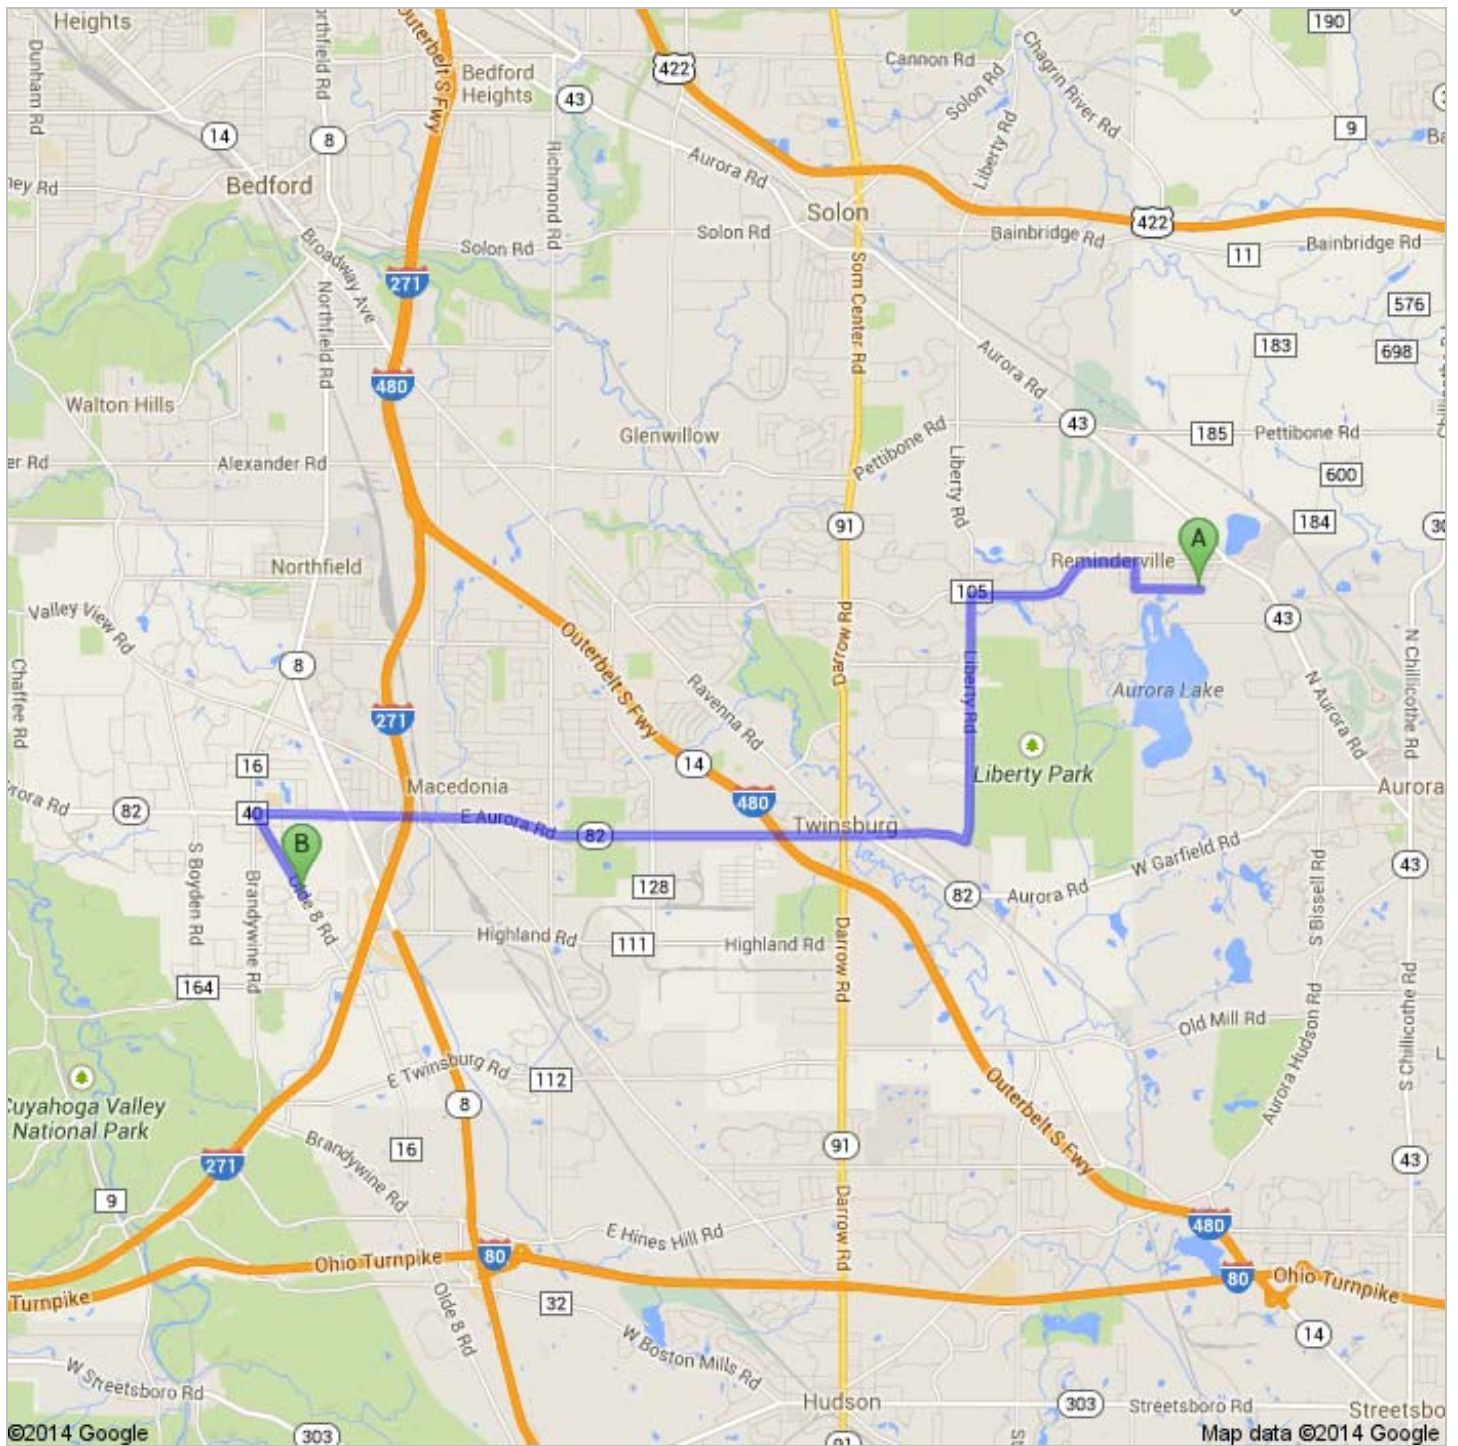

Directions to Olde 8 Rd, Northfield, OH 44067

11.5 mi – about 24 mins

Lawrence School
10036 Olde 8 Rd,
Northfield, OH 44067
1.330.908.6800

 1037 East Blvd, Aurora, OH 44202

-
- | | | |
|--|---|----------------------------|
|  | 1. Head west on East Blvd toward Michigan St
About 1 min | go 0.6 mi
total 0.6 mi |
|  | 2. Turn right onto California St
About 50 secs | go 0.2 mi
total 0.8 mi |
|  | 3. Take the 1st left onto Glenwood Blvd
About 3 mins | go 1.5 mi
total 2.3 mi |
|  | 4. At the traffic circle, take the 3rd exit onto Liberty Rd
About 4 mins | go 2.2 mi
total 4.5 mi |
|  | 5. Turn right onto Cannon Rd
About 2 mins | go 0.9 mi
total 5.4 mi |
|  | 6. Continue onto OH-82 W/Aurora Rd
About 11 mins | go 5.3 mi
total 10.7 mi |
|  | 7. Turn left onto Olde 8 Rd
About 2 mins | go 0.8 mi
total 11.5 mi |

 Olde 8 Rd, Northfield, OH 44067

These directions are for planning purposes only. You may find that construction projects, traffic, weather, or other events may cause conditions to differ from the map results, and you should plan your route accordingly. You must obey all signs or notices regarding your route.

Map data ©2014 Google

Directions weren't right? Please find your route on www.google.com and click "Report a problem" at the bottom left.