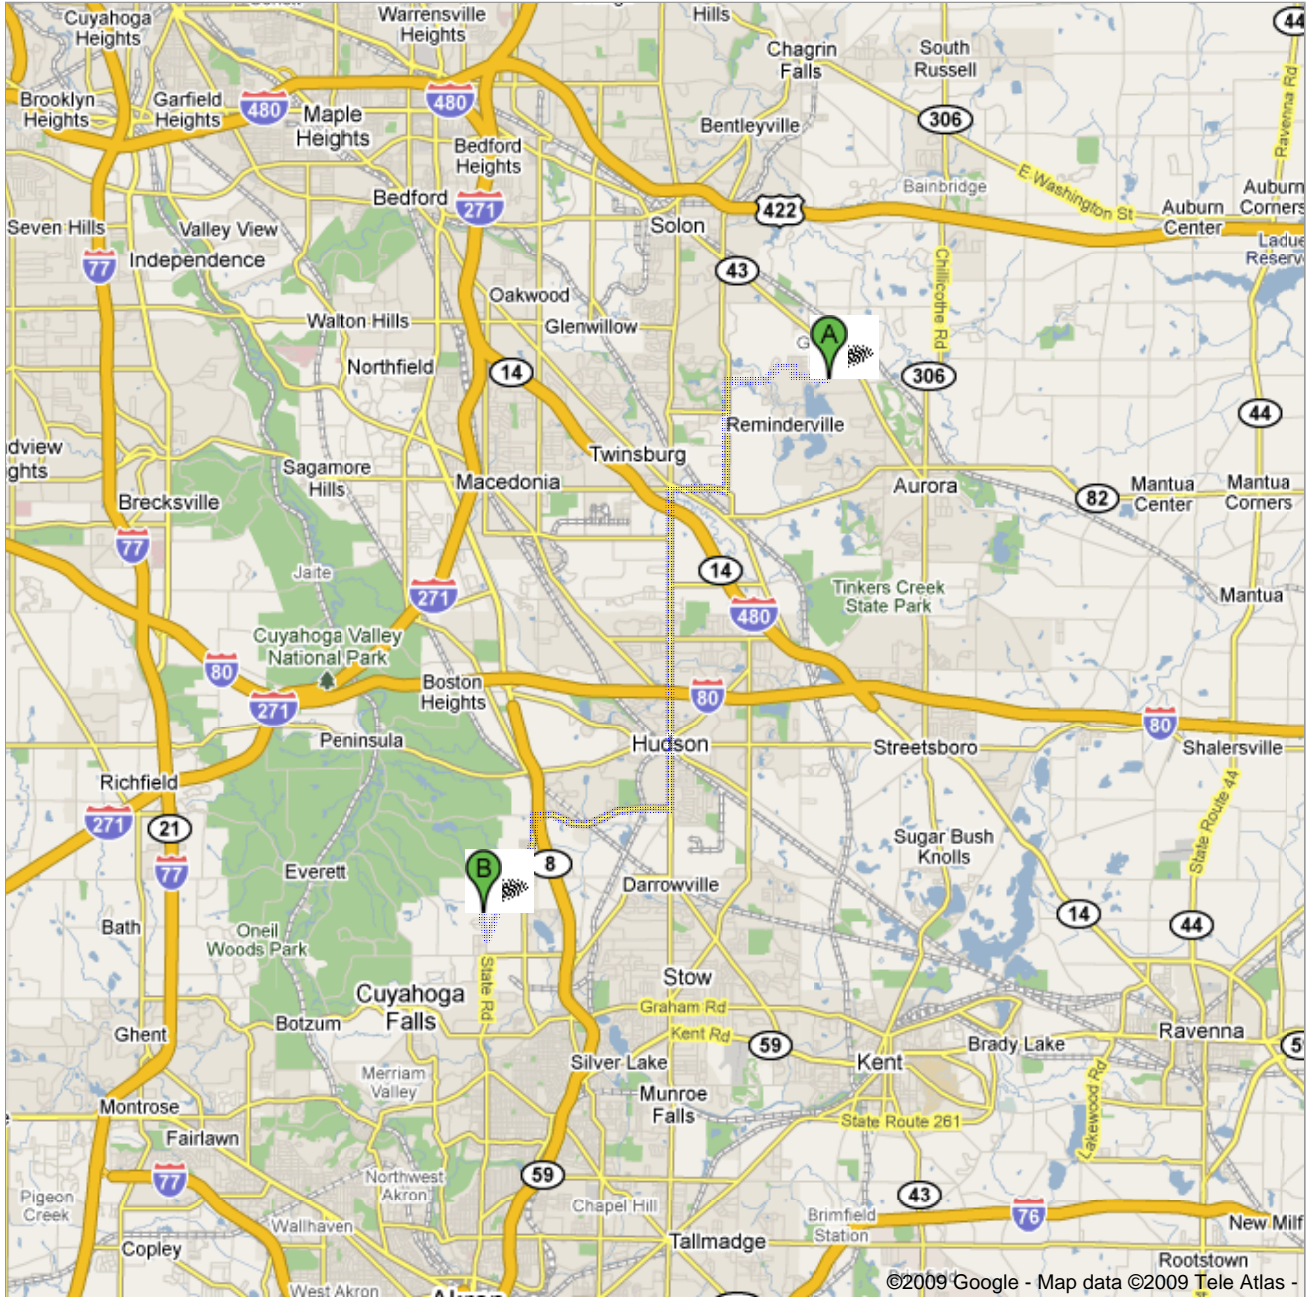

Directions to 4440 Quick Rd, Peninsula, Ohio
44264
17.5 mi – about 42 mins

Save trees. Go green!

Download Google Maps on your phone at google.com/gmm

1037 East Blvd, Aurora, OH 44202

	1. Head west on East Blvd toward Michigan St About 2 mins	go 0.7 mi total 0.7 mi
	2. East Blvd turns right and becomes Maryland Ave	go 0.2 mi total 0.9 mi
	3. Turn left at Glenwood Blvd About 4 mins	go 1.4 mi total 2.3 mi
	4. Turn left at Liberty Rd About 5 mins	go 2.1 mi total 4.4 mi
	5. Turn right at Cannon Rd About 2 mins	go 0.9 mi total 5.3 mi
	6. Continue straight onto E Aurora Rd/OH-82	go 0.2 mi total 5.5 mi
	7. Turn left at Darrow Rd/OH-91 Continue to follow OH-91 About 15 mins	go 6.2 mi total 11.7 mi
	8. Turn right at Barlow Rd About 6 mins	go 2.7 mi total 14.4 mi
	9. Turn left at Akron Cleveland Rd About 6 mins	go 2.6 mi total 17.0 mi
	10. Sharp right at Quick Rd Destination will be on the left About 2 mins	go 0.5 mi total 17.5 mi

4440 Quick Rd, Peninsula, Ohio 44264

These directions are for planning purposes only. You may find that construction projects, traffic, weather, or other events may cause conditions to differ from the map results, and you should plan your route accordingly. You must obey all signs or notices regarding your route.

Map data ©2009 , Tele Atlas