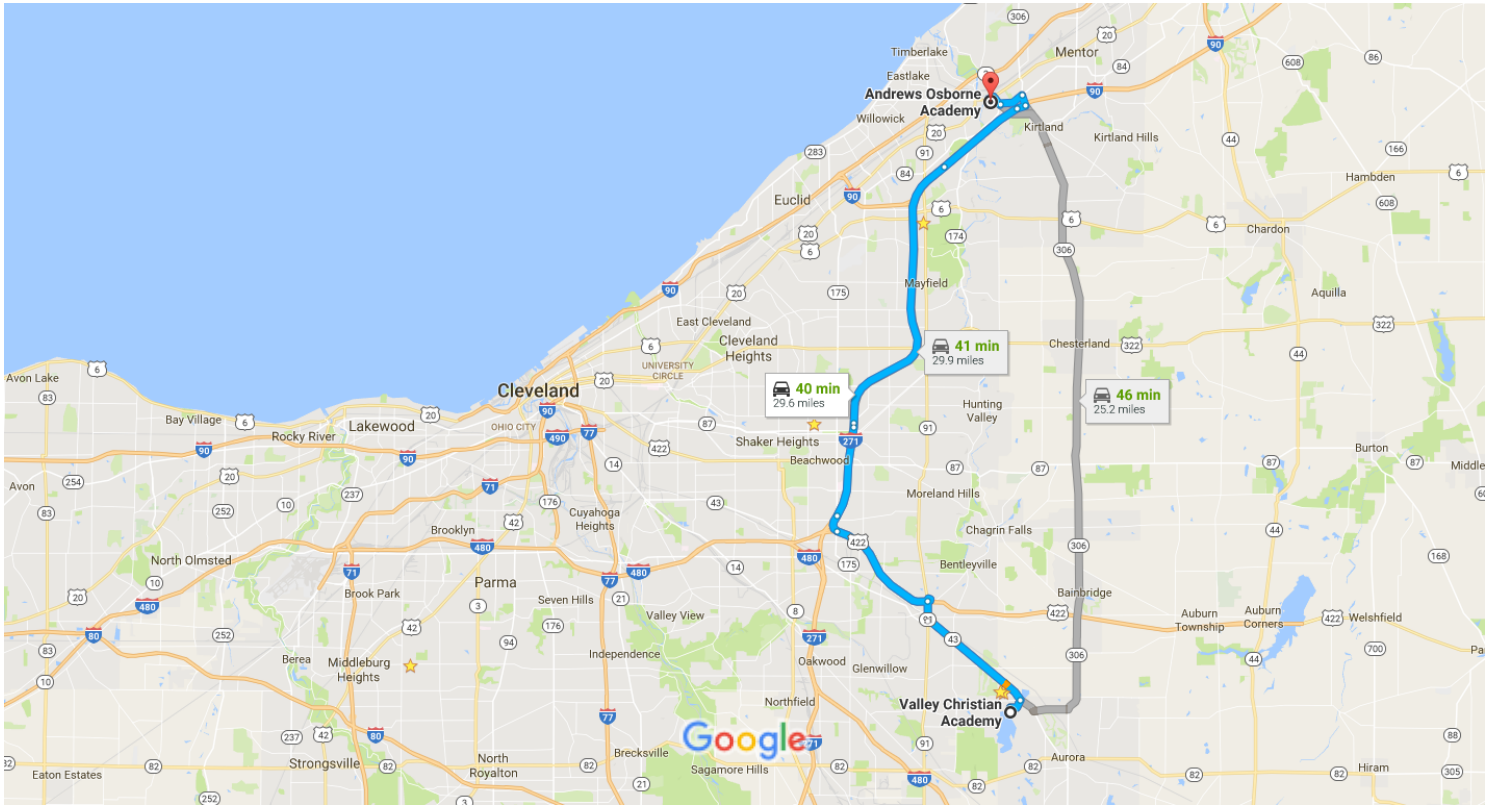

NOTE: After turning right onto Kirkland Rd, take an immediate left at the AOA sign which will take you the back-way to the Athletic Complex. AOA Phone Number (440) 942-3600

Map data ©2017 Google 2 mi

Valley Christian Academy

1037 East Blvd, Aurora, OH 44202

Get on US-422 W in Solon from OH-43 N/N Aurora Rd

- ↑ 1. Head east
  ⚠ Restricted usage road
  14 min (5.8 mi)

- ↶ 2. Turn left toward East Blvd
  ⚠ Restricted usage road
  108 ft

- ↷ 3. Turn right onto East Blvd
  0.1 mi

- ↶ 4. Turn left onto OH-43 N/N Aurora Rd
  0.5 mi

- ↷ 5. Turn right onto Som Center Rd
  4.2 mi

- ⤴ 6. Use the right lane to take the Route 1 W ramp to Cleveland
  0.7 mi

- 0.3 mi